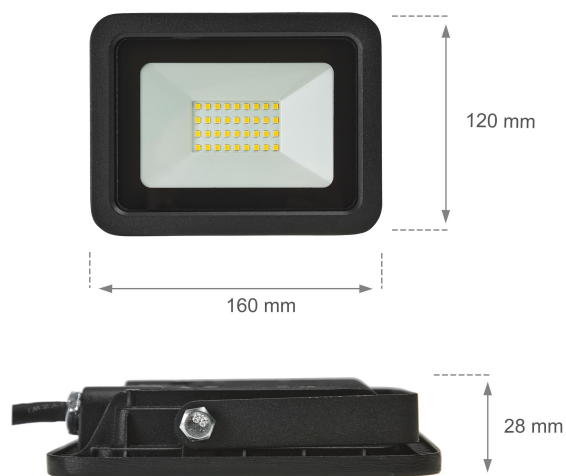

NOCTIS LUX 2

SLI029039CW

See
more

Floodlight NOCTIS LUX 2, with a power of 30 W. It has a very high degree of protection IP65, providing protection against the ingress of dust and water jets. It shines with a cold light (6000K). Designed for surface mounting.

IP65

Power	30 W	Voltage	230 V
Luminous flux*	2770 lm (120°)	Colour temperature	6000 K
Colour of light	CW	Beam angle	100 °
Degree of protection (IP)	IP65		

Technical data

Code	SLI029039CW
Power	30 W
Nominal current	130 mA
Voltage	230 V
Energy consumption	30 kWh/1000h
Frequency	50HZ Hz
Protection class	I
Power supply included	+
Power factor	0.9
Useful luminous flux*	2770 lm (120°)
Luminous flux**	2700/2770 lm (360°)
Lamp efficacy	90 lm/W
Colour temperature	6000 K
Colour of light	CW
Beam angle	100 °
RA	80
Uniformity of color SDCM max	5
Dimmable	No
Working temperature range	-20/+40 °
Lifespan	17000 h
Housing material	Aluminum, GLASS
Degree of protection (IP)	IP65
Colour	Black
Dimension (AxBxC)	120x160x28 mm
For use	Inside/Outside
Assembly method	On the ceiling
Application	INT/EXT
Made in	PRC