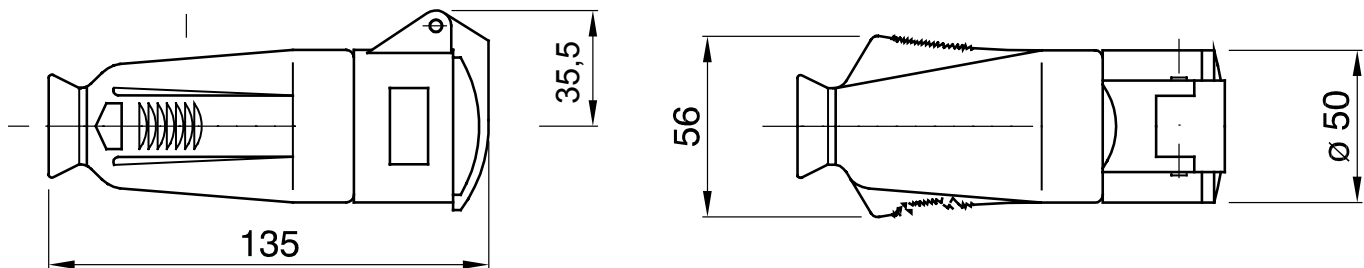

Product Data Sheet

GW62064

IEC 309 BTS Range

A range of trailing and fixed plugs and socket-outlets for industrial use, complying with the dimensional and performance standards unified at International level (IEC 60309) and assimilated by the European Standards (EN 60309) and Italian Standards (CEI 23-12). Socket-outlets and plugs with a rated current of 63 and 125A are equipped with an extra pilot contact (CP) for creating an electric interlock. The range is completed with 90° fixed plugs and 10° and 90° fixed socket-outlets. Sleeves and pins are obtained from solid brass bar, type Pt. CuZn40Pb2 (Cu 58%, Zn 40%, Pb 2%); anti-loosening terminals with unlosable screws, and built-in cable clamp with anti-abrasion cable gland.

Colour	Violet	Rated current (A)	16
IP degree	IP44	No. of poles	2P
Mechanical resistance	IK08	Reference h	-
Type	Straight connector	Rated voltage	20-25 V
Frequency	50 - 60 Hz	Terminal tightening capacity	1-2.5mm ² flexible cables - 1.5-4mm ² rigid cables
Operating temperature	-25 +40 °C	Type of wiring	With screw
Electrocod	2210	Glow wire test	850 °C (active parts) - 650 °C (passive parts)
Total number of operations	> 5000	Permissible overload	22 A
Breaking capacity at 1.1 Un	20 A	Insulation resistance	> 10 MΩ
Thermo-pressure with ball	125 °C (active parts) - 80 °C (passive parts)		

DIMENSIONAL

TECHNICAL SYMBOLOGY

IP

IP44

IK

IK08

-25 +40 °C

With screw