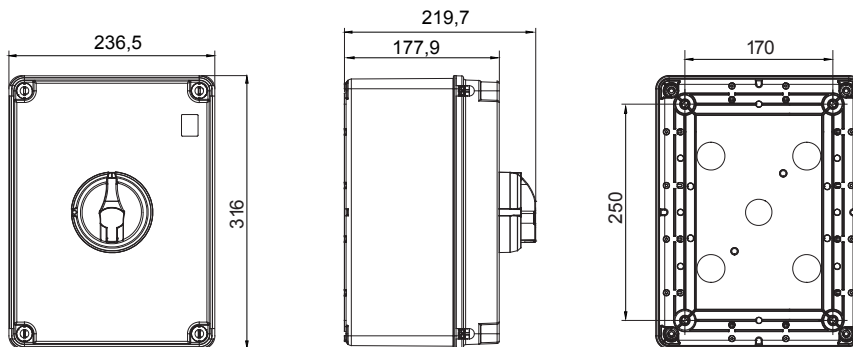

DIMENSIONAL

TECHNICAL SYMBOLOGY

IP   **IK**

IP66/IP67/IP69

IK08

STANDARDS/APPROVALS