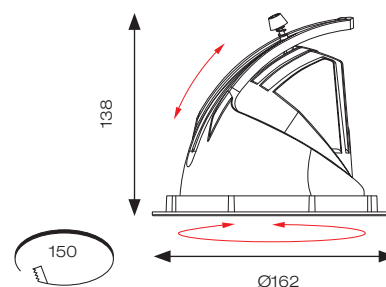

# Unity 150 Wallwash

- Recessed adjustable architectural wallwash with 355° rotation suitable for commercial, hospitality and retail applications
- Adjustable tilt angle from -15° to 45°
- 30° cut-off angle in the horizontal position
- Die-cast aluminium body and heatsink for good thermal management
- Remote driver with plug and play connection
- Dimmable options
- Powered by Tridonic

reddot award  
winner lighting design

OCTO  
Option  
Available

Powered by  
CASAMBI

INPUT	HERTZ	TEMP	LIFETIME (HRS)	CRI	BEAM ANGLE	CLASS	IP
230V	50/60Hz	-20°C to 25°C	L70 50,000	Ra 90	55°	2	IP20

CODE	DESCRIPTION	WATTAGE	CCT	LUMENS	LM/W	SDCM	UGR	TRADE
AULED150WW	Cool White	28W	4000K	2700lm	93lm	3	16	£89.00
AULED150WW/WW	Warm White	28W	3000K	2500lm	86lm	5	16	£89.00