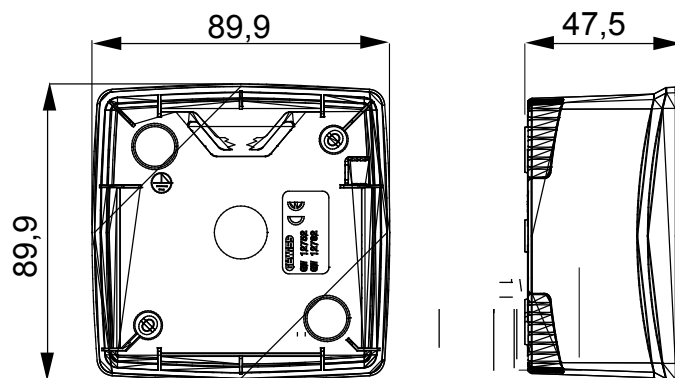

Product Data Sheet

GW16752

CHORUSMART - Domestic range

A range of tabletop panels, wall boxes and self-supporting wall enclosures suitable for housing ChorusSmart modular devices. Wall boxes and panels, available in black and white, must be completed with ChorusSmart support and One plates. The self-supporting enclosures, available in grey RAL 7035, are characterised in IP40 and IP55 versions: both have pre-cut knockouts, and the watertight version is also provided with a door with a transparent UV membrane. Self-supporting boxes and enclosures are designed to be fitted with an earth terminal.

Description	2 modules	Colour	Satin White
Characteristics	Halogen free	Support	GW16822
Suitable for plates	ONE International	Torque screws tightening	0.8 Newton/meter
Outer dim. LxHxD (mm)	90x90x46	Glow wire test	650 °C
Thermo-pressure with ball	70 °C	Standard	EN 60670-1
Installation temperature	-5 +60 °C	Electrocod	0110

DIMENSIONAL

TECHNICAL SYMBOLOGY

GWT

650 °C

70 °C

INSTALLATION

STANDARDS/APPROVALS