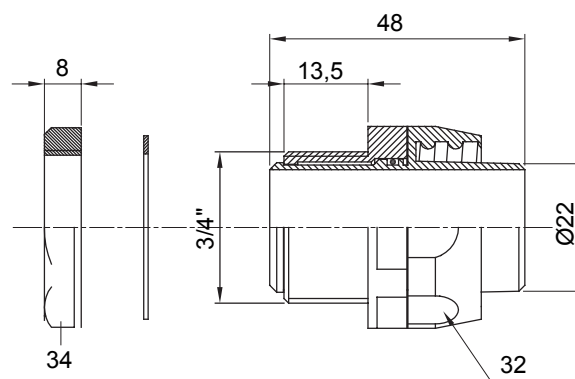

Product Data Sheet

DX54322

DF Range

Straight and revolving coupling device for sheath with IP54 protection degree.

| | | | |
|-----------|----------------|---------------|------|
| Colour | Black RAL 9005 | IP degree | IP54 |
| GAS pitch | 3/4" | Sheath Ø (mm) | 22 |
| Type | Revolving | Electrocod | 210 |

DIMENSIONAL

TECHNICAL SYMBOLOGY

IP

IP54

STANDARDS/APPROVALS