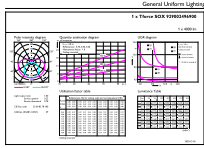

TrueForce LED Public (Road/Area – SOX)

Fotometrische gegevens