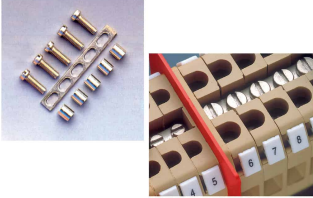

## Screw and sleeves EXe

<b>Series</b>	PMP-CPM
<b>Code</b>	CPX16
<b>Type</b>	CPX/16
<b>HS code</b>	85389099
<b>TECHNICAL DATA</b>	
<b>Typology</b>	Exe cross connection
<b>Sub-typology</b>	Exe screws and sleeves type CPX for PMP commoning bar
<b>Colour</b>	-
<b>Package qty.</b>	25
<b>Material</b>	Copper and brass
<b>Correlations</b>	PMP/25

## DESCRIZIONE DEL PRODOTTO

CPX/16 Screw  
and sleeves EXe