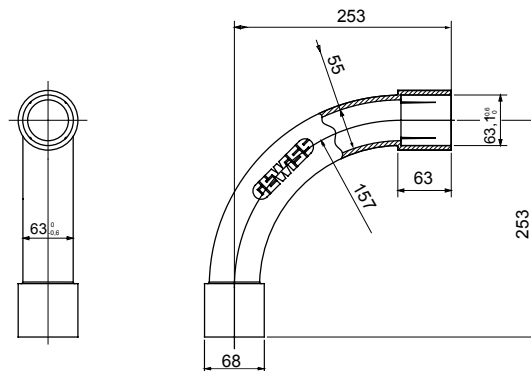

Product Data Sheet

DX40163

RK Range

Routing components for rigid protective conduits with IP40 and IP67 protection degree.

Colour	Grey RAL 7035	IP degree	IP40
Conduits Ø (mm)	63	Electrocod	21221

DIMENSIONAL

TECHNICAL SYMBOLOGY

IP

IP40

STANDARDS/APPROVALS

GEWISS S.p.A. Via A. Volta, 1
24069 Cenate Sotto - Bergamo - Italy
tel. +39 035 94 61 11 fax +39 035 94 69 09

www.gewiss.com
sat@gewiss.com
Last update 20/04/2023

Data, measures, designs and pictures are shown only as informative purposes, and could be changed without previous notice