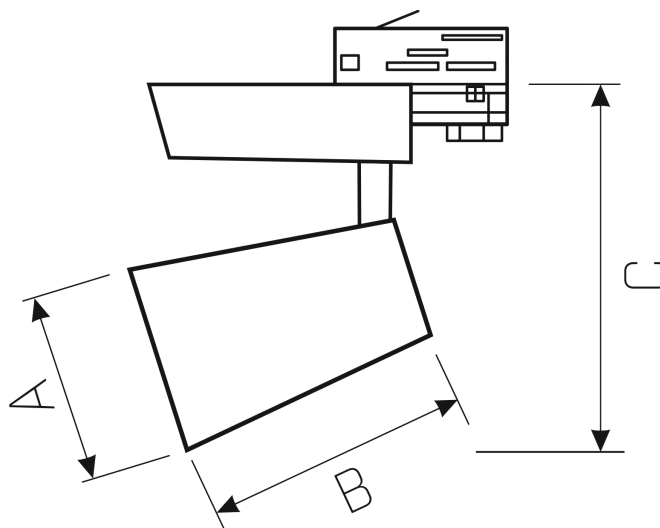

ESTRA

WOJP00318

LED luminaire ESTRA, with a power of 27 W, high light efficacy 130 lm/W. It is made of high-quality components, supported by a 5-year warranty. It shines with a warm light (3000K), which promotes relaxation and rest, making the illuminated room cosier. Narrow beam angle 60° gives directional light so that selected objects or surfaces can be better exposed. Designed to be mounted on a track.

Power	27 W	Voltage	230 V
Colour temperature	3000 K	Colour of light	WW
Beam angle	60 °	Degree of protection (IP)	IP20

Technical data

Code	WQJP00318
Power	27 W
Nominal current	129.1 mA
Voltage	230 V
Energy consumption	27 kWh/1000h
Frequency	50HZ Hz
Protection class	I
Power supply included	+
Manufacturer of power supply	TCI
Power factor	0.93
Useful luminous flux*	3510 lm (360°)
Luminous flux**	2970 lm (360°)
Lamp efficacy	130 lm/W
Colour temperature	3000 K
Colour of light	WW
Beam angle	60 °
RA	80
Light source included	+
Producer of LED diodes	CREE
Uniformity of color SDCM max	3
Dimmable	OPC
Working temperature range	-20/+40 °
Lifespan	50000 h
Housing material	Aluminum
Degree of protection (IP)	IP20
Colour	White
Dimension (AxBxC)	109x130x190 mm
For use	Inside
Assembly method	on track
Application	Inside
Made in	PL