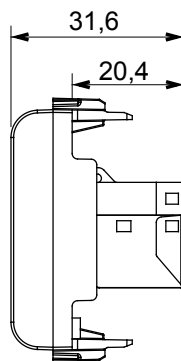

## GW10437

CHORUSMART - Domestic range

Wide range of control devices, sockets for power supply (conforming to national and international standards) signal pick-up, climate control, comfort management, technical alarm signalling and emergency lighting management. The ChoruSmart modular devices are available in five colours, glossy white, satin white, natural beige, satin black and lacquered titanium and in various sizes from 1/2, 1, 2 and 3 modules. Thanks to the mounting supports for rectangular, square and round boxes, endless combinations can be created with the ChoruSmart range of plates.

Category	Data socket	Description	RJ45
Colour	Glossy white	Use category	6
Cables	FTP	Connection	Toolless
Number pairs	4	Standard	EN 60603-7-5
No. modules	2	Electrocod	3722
Material	Technopolymer		

### DIMENSIONAL