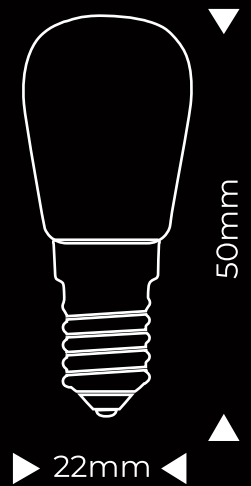

Strada Ștefan cel Mare 2/20,
Strășeni, Moldova

Strada Alexandru Ghica 148,
Alexandria, Romania

www.patronbulbs.com