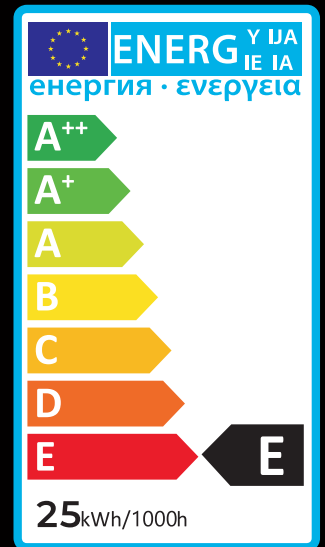

Strada Ștefan cel Mare 2/20,
Strășeni, Moldova

Strada Alexandru Ghica 148,
Alexandria, Romania

www.patronbulbs.com