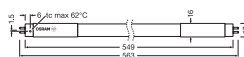

Light technical data

Beam angle	190 °
Warm-up time (60 %)	< 2.00 s
Starting time	< 0.5 s

Dimensions & Weight

Overall length	563.00 mm
----------------	-----------

Diameter	17.00 mm
Maximum diameter	17 mm
Product weight	88.00 g