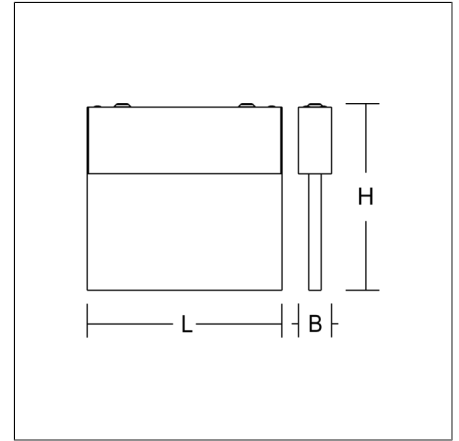

Ceiling luminaires  
4051859531319  
L 235, B 40, H 220

Ceiling mounting  
white

Luminaire for escape route identification. Housing: extruded aluminium profile, anodised or powder-coated. Display panel: highly transparent panel, plastic, with legend on one side/both sides. Electronic ballast included. Self-contained system with automatic self-test. Please indicate legend number when placing your order!

## Product specifications

Typ of emergency lighting	Self-contained system
Monitoring	Autotest
Battery	NiMh
Duration	3 h
Operating mode	maintained power mode
Viewing Distance	19 m
Length L	235 mm
Width B	40 mm
Height H	220 mm
Weight	1.47 kg
Light source	LED
Colour temperature	4000 K
System power, mains operation	4,7 W
Colour rendering index (CRI)	80
Photobiological safety according to EN 62471	Risk group 1
Driver	Transformer
Control	on/off
Voltage	220 - 240 V / 50 - 60 Hz
Type of protection	IP 40
Protection class	I
Filament test	650°C - 30 seconds
Impact resistance	IK03
Ambient temperature for maintained power	0 °C ... + 25 °C
Ambient temperature for non-maintained power mode	5 °C ... + 40 °C
Conformity mark	CE