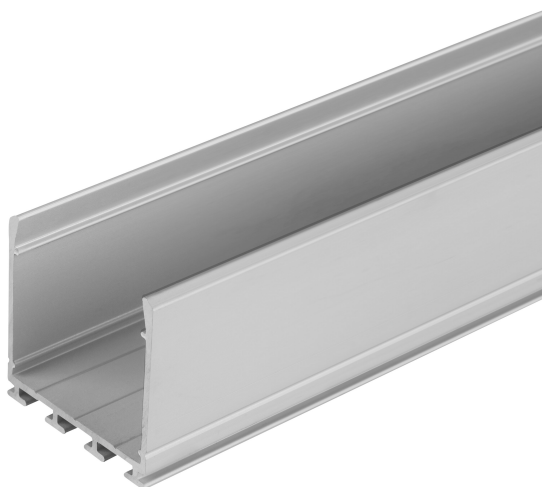

PRODUCT DATASHEET

LS AY -PW03/U/26X26/14/1

Wide Profiles for LED Strips | Wide Profiles for LED Strips

Areas of application

- General indoor illumination

Product benefits

- Robust aluminum profile
- Quick and simple installation

TECHNICAL DATA

Dimensions & Weight

Length	1000 mm
Width	26.0 mm
Height	26.0 mm
Product weight	240.00 g

Colors & materials

Product color	Grey
---------------	------

Temperatures & operating conditions

Ambient temperature range	-15...+45 °C
Temperature range in operation	-15...+45 °C

Additional product data

Product remark	Can be combined with all LEDVANCE LED Strips including connectors and endcap
----------------	--

LOGISTICAL DATA

Temperature range at storage	-35...+85 °C
------------------------------	--------------