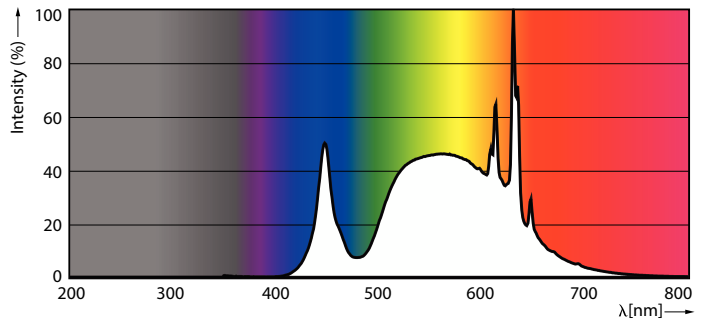

Spectral Power Distribution Colour - MAS LEDBulbND7.3-100WE27840 A70 FRG UE