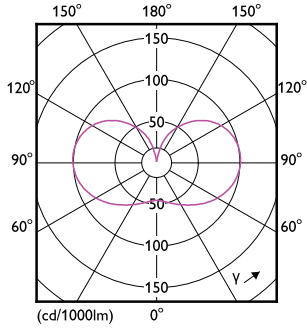

MASTER UltraEfficient LED bulb

Photometric data

Light Distribution Diagram - MAS LEDBulbND7.3-100WE27840 A70 FRG UE