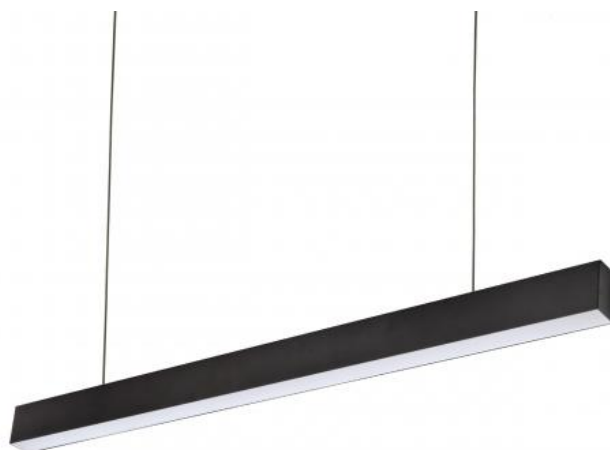

ALLDAY INSPIRE ONE

WQJP11359

See
more

LED luminaire ALLDAY INSPIRE ONE, with a power of 46 W, high light efficacy 145 lm/W. It is part of the ALLDAY INSPIRE series, which is characterised by modern design, high-quality materials and a wide range of components and accessories that allow for the personalisation of the luminaires. It is made of high-quality components, supported by a 5-year warranty. It shines with a warm light (3000K), which promotes relaxation and rest, making the illuminated room cosier. Suitable for both surface and suspended mounting.

Power	46 W	Voltage	230 V
Colour temperature	3000 K	Colour of light	WW
Beam angle	115 °	Degree of protection (IP)	IP20

Technical data

Code	WQJP11359
Power	46 W
Nominal current	263 mA
Voltage	230 V
Energy consumption	46 kWh/1000h
Frequency	50HZ Hz
Protection class	I
Power supply included	Yes
Manufacturer of power supply	BOKE
Power factor	0.93
Useful luminous flux*	6670 lm (360°)
Luminous flux**	4400 lm (360°)
Lamp efficacy	145 lm/W
Colour temperature	3000 K
Colour of light	WW
Beam angle	115 °
RA	80
Light source included	+
Producer of LED diodes	SAMSUNG
Uniformity of color SDCM max	3
Dimmable	1-10V
Working temperature range	-20/+40 °
Lifespan	50000 h
Housing material	Aluminum
Degree of protection (IP)	IP20
Colour	Black
Dimension (AxBxC)	1680X44X74 mm
For use	Inside
Assembly method	On the ceiling, Suspended
Application	Inside
Made in	PL
Other	L90B10 - 74000h ,