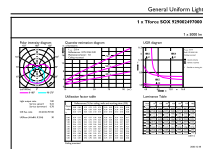

Maatschets

TrueForce LED SOX 36W B22 840 FR

Product	D	C
TrueForce LED SOX 36W B22 840 FR	52 mm	425 mm

Fotometrische gegevens

LEDTForce SOX 18W Tshape B22

LEDTForce SOX 36W Tshape B22 840

TrueForce LED Public (Road/Area – SOX)