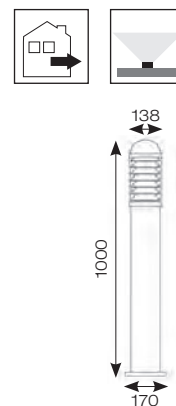

Libra

- Die-cast aluminium bollard with polycarbonate diffuser suitable for residential and commercial applications (supplied less lamp)
- Internal stainless steel louvre
- Detachable head for easy access to lamp housing
- Suitable for surface mounting
- Supplied with root mounting kit
- Option to add Bluetooth and WiFi enabled smart A60 lamp(s)
 - AOCTOW/A60LED/TW/E27
 - AOCTOW/A60/TW/FR/E27

OCTO
Compatible

Connected by

WIZ

| CODE | DESCRIPTION | MAX WATTAGE | CLASS | IP | TRADE |
|-------------|---------------------|-------------|-------|------|---------|
| ALIB/100E27 | E27 Bollard - Black | 100W | 1 | IP65 | £125.00 |