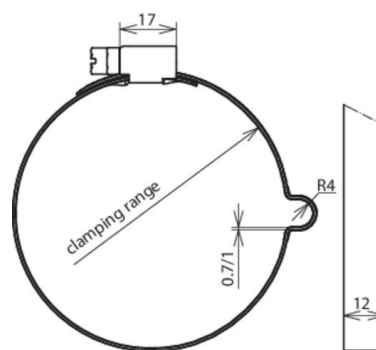

LH 8 SB80.100 SCG GALCU (200 077)

Figure without obligation

Type	LH 8 SB80.100 SCG GALCU
Part No.	200 077
Clamping range Ø pipe	80-100 mm
Conductor support Rd	8 mm
Conductor routing	fixed
Material of conductor holder	StSt / gal Cu
Screw	screw with worm drive SW7 mm
Material of grip head / screw	StSt / gal Cu
Fixing	with worm drive and bead
Weight	32 g
Customs tariff number	85389099
GTIN	4013364082335
PU	50 Stk

We reserve the right to introduce changes in performance, configuration and technology, dimensions, weights and materials in the course of technical progress. The figures are shown without obligation.