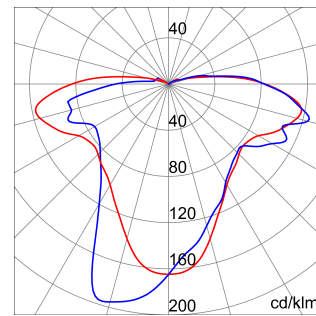

PHOTOMETRIC DISTRIBUTION

TECHNICAL SYMBOLOGY

IP

IP44

IK

IK10

GWT

850 °C

STANDARDS/APPROVALS