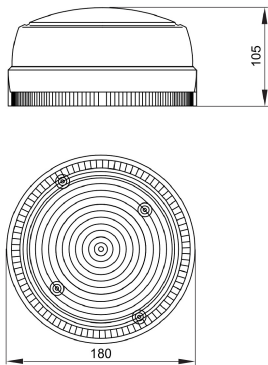

Product Data Sheet

GW80651

TONDA ES Range

Protected and compact waterproof ceiling or wall lamp, entirely made of polycarbonate. It is characterized by high mechanical resistance to shocks and high degree of impact of electrical safety with double possibility of entry for feeding, in the lower or lateral part of the ceiling light.

Application	Indoor / Outdoor	IP degree	IP44
Mechanical resistance	IK10	Insulation class	II
Glow Wire Test	850 °C	Weight (kg)	0.3
Colour	Grey RAL 7035	Lamp holder	E27
Efficiency class of compatible lamps	D ÷ A+	Max lamp power	60 W
Electrocod	2415		

DIMENSIONAL

PHOTOMETRIC DISTRIBUTION

TECHNICAL SYMBOLOGY

IP

IP44

IK

IK10

GWT