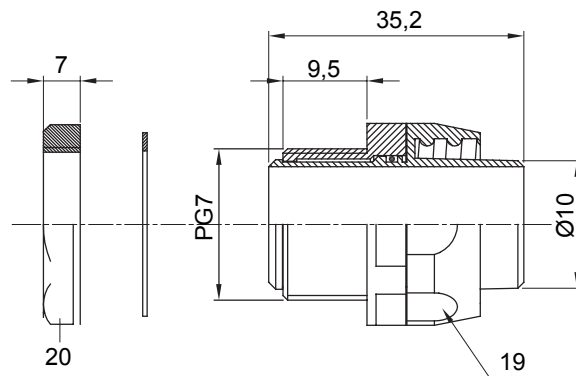

Straight and revolving coupling device for sheath with IP54 protection degree.

Colour	Grey RAL 7035	IP degree	IP54
PG pitch	7	Sheath Ø (mm)	10
Type	Revolving	Electrocod	210

### DIMENSIONAL