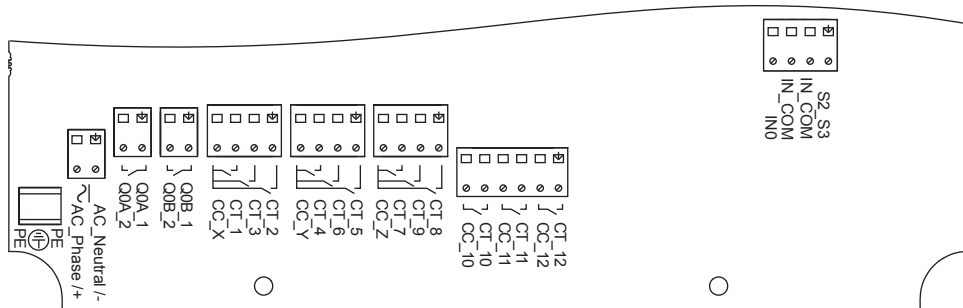

Cross Wiring

Wiring diagram

IOs eXLhoist

- Output CT_1: First speed, direction X
- Outputs CT_1 + CT_3: Second speed, direction X
- Output CT_2: First speed, direction Y (opposite to X)
- Outputs CT_2 + CT_3: Second speed, direction Y (opposite to X)