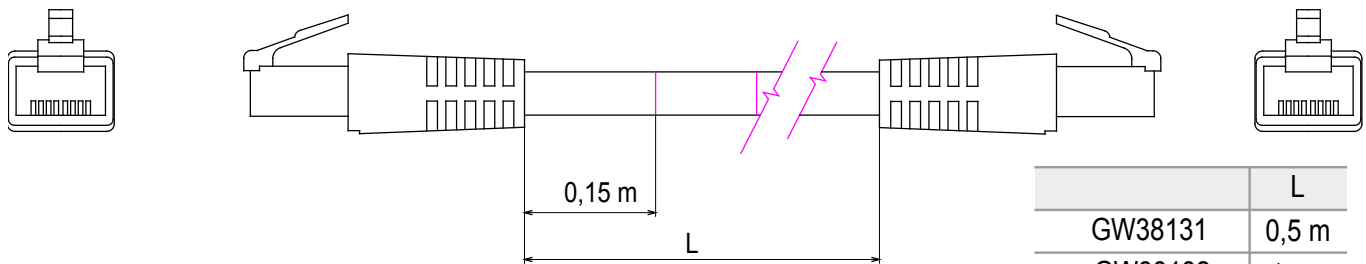

Product Data Sheet

GW38133

DATA CENTER range

Complete system for the connection and distribution of LAN networks in residential and tertiary areas. The range includes fibre optic solutions, wall panels, floor cabinets and copper wiring products. To wire copper networks, Data Center offers RJ45 connectors and HDMI and USB couplers suitable for Gewiss civil series, permutation cords and UTP and FTP cables, offering installation flexibility and ease of wiring.

Category	Patch-cord	Description	RJ45 - RJ45
Use category	6	Cables type	UTP 24 AWG
System	UTP	Cable length	5 m
Colour	Grey	Electrocod	2972

DIMENSIONAL

	L
GW38131	0,5 m
GW38132	1 m
GW38133	2 m

STANDARDS/APPROVALS