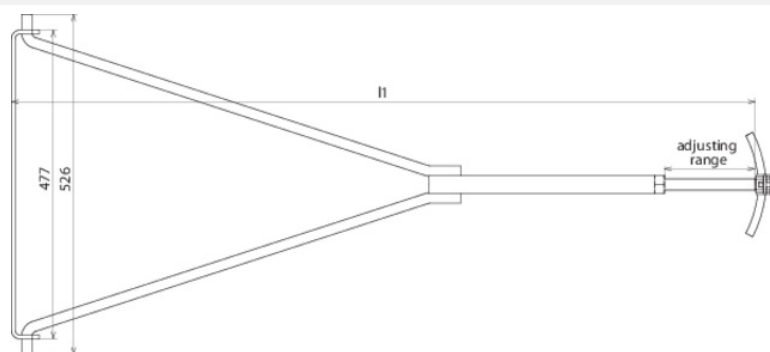

**TS 7.10 V1.45 1.75M V2A (239 019)**

Figure without obligation

Type	TS 7.10 V1.45 1.75M V2A
<b>Part No.</b>	<b>239 019</b>
Material	StSt
Adjustable range (l1)	1.45-1.75 m
Support Rd	7-10 mm
Standard	following DIN 48827
Weight	5,2 kg
Customs tariff number	85389099
GTIN	4013364093560
PU	1 Stk