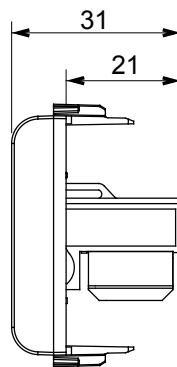

## GW12421

CHORUSMART - Domestic range

Wide range of control devices, sockets for power supply (conforming to national and international standards) signal pick-up, climate control, comfort management, technical alarm signalling and emergency lighting management. The ChoruSmart modular devices are available in five colours, glossy white, satin white, natural beige, satin black and lacquered titanium and in various sizes from 1/2, 1, 2 and 3 modules. Thanks to the mounting supports for rectangular, square and round boxes, endless combinations can be created with the ChoruSmart range of plates.

Category	Data socket	Description	RJ45
Colour	Satin black	Use category	5e
Cables	UTP	Connection	Toolless
Number pairs	4	Standard	EN 60603-7-2
No. modules	1	Electrocod	3722
Material	Technopolymer		

### DIMENSIONAL