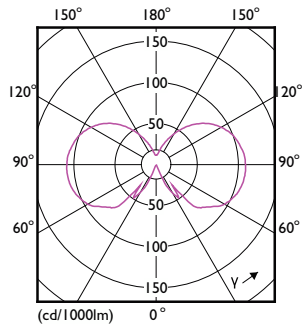

Product data

General Information		Operating and Electrical	
Cap-Base	E27 [E27]	Line Frequency	50 to 60 Hz
Nominal lifetime	15,000 hour(s)	Input Frequency	50 to 60 Hz
Switching Cycle	20,000	Power Consumption	7 W
Lighting Technology	LED	Lamp Current (Nom)	60 mA
Flux measurement reference	Sphere	Wattage Equivalent	60 W
Light Technical		Starting Time (Nom)	0.5 s
Color Code	827 [CCT of 2700K]	Warm-up time to 60% light	0.5 s
Luminous Flux	806 lumen	Power Factor (Fraction)	0.51
Color Designation	Warm White (WW)	Voltage (Nom)	220-240 V
Correlated Color Temperature (Nom)	2700 K	Temperature	
Luminous Efficacy (rated) (Nom)	115 lm/W	T-Case Maximum (Nom)	45 °C
Color Consistency	<6	Controls and Dimming	
Color rendering index (CRI)	80	Dimmable	No
LLMF At End Of Nominal Lifetime (Nom)	70 %		

Dimensional drawing

Product	D	C
CorePro LEDBulbND 7-60W E27 WW A60 CL G	60 mm	104 mm

Photometric data

CorePro Glass LED bulbs

Photometric data

Light Distribution Diagram - CorePro LEDBulbND 7-60W E27 WW A60 CL G