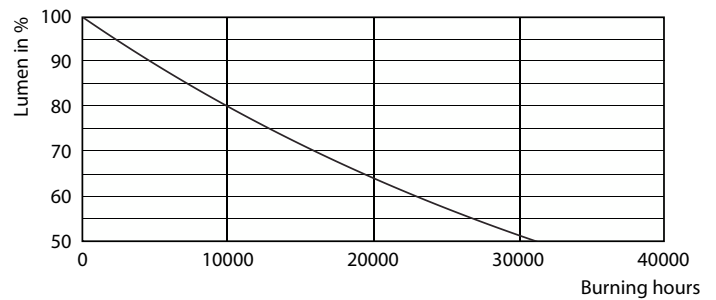

Lumen Maintenance Diagram - CorePro LEDBulbND 7-60W E27 WW A60 CL G