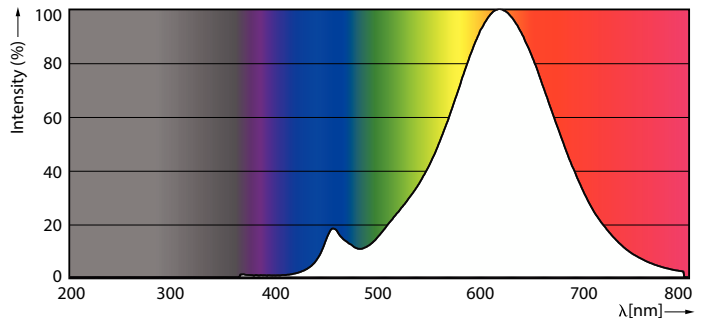

Product data

General Information		Operating and Electrical	
Cap-Base	E27 [E27]	Line Frequency	50 to 60 Hz
Nominal lifetime	15,000 hour(s)	Input Frequency	50 to 60 Hz
Switching Cycle	20,000	Power Consumption	7 W
Lighting Technology	LED	Lamp Current (Nom)	60 mA
Flux measurement reference	Sphere	Wattage Equivalent	60 W
Light Technical		Starting Time (Nom)	0.5 s
Color Code	827 [CCT of 2700K]	Warm-up time to 60% light	0.5 s
Luminous Flux	806 lumen	Power Factor (Fraction)	0.51
Color Designation	Warm White (WW)	Voltage (Nom)	220-240 V
Correlated Color Temperature (Nom)	2700 K	Temperature	
Luminous Efficacy (rated) (Nom)	115 lm/W	T-Case Maximum (Nom)	45 °C
Color Consistency	<6	Controls and Dimming	
Color rendering index (CRI)	80	Dimmable	No
LLMF At End Of Nominal Lifetime (Nom)	70 %		

CorePro Glass LED bulbs

Mechanical and Housing

Bulb Finish	Clear
Bulb Shape	A60 [A 60mm]

Approval and Application

Energy Consumption kWh/1000 h	7 kWh
EPREL Registration Number	387,390
CE mark	Yes
EU RoHS compliant	Yes

Dimensional drawing

Product	D	C
CorePro LEDBulbND 7-60W E27 WW A60 CL G	60 mm	104 mm

Photometric data

CorePro Glass LED bulbs

Photometric data

Light Distribution Diagram - CorePro LEDBulbND 7-60W E27 WW A60 CL G