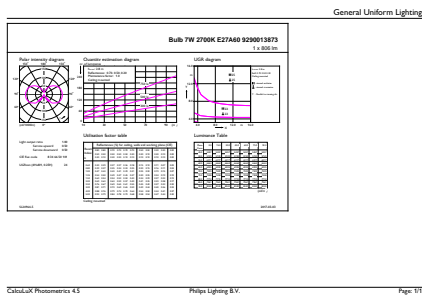

Product Data

Full product code	871951438003500
-------------------	-----------------

Order product name	CorePro LEDBulbND 7-60W E27 WW A60 CL G
Order code	929001387362
Numerator - Quantity Per Pack	1
Numerator - Packs per outer box	10
Material number (12NC)	929001387362
Full product name	CorePro LEDBulbND 7-60W E27 WW A60 CL G
EAN/UPC - Case	8719514380042

Dimensional drawing

Product	D	C
CorePro LEDBulbND 7-60W E27 WW A60 CL G	60 mm	104 mm

Photometric data

CorePro Glass LED bulbs

Photometric data

Light Distribution Diagram - CorePro LEDBulbND 7-60W E27 WW A60 CL G