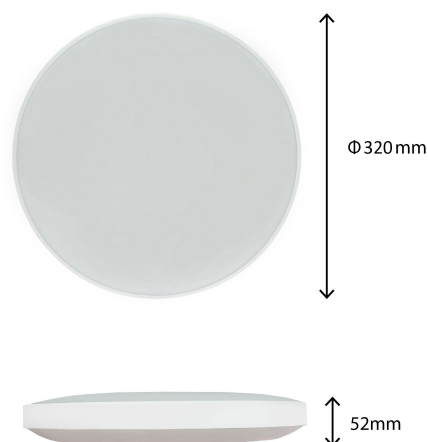

NYMPHEA BLACK & WHITE

SLI031035NW_PW

[See more](#)

Plafond NYMPHEA BLACK & WHITE, with a power of 24 W, high light efficacy 117 lm/W. It has a high IP54 rating, making it ideal for use in rooms with high humidity. Lights up with neutral light - the most universal colour (4000K), which is suitable for the rooms we use on a daily basis, ensuring comfort during everyday activities. Designed for surface mounting. The product is certified by the National Institute of Hygiene, so it can be used in rooms with high hygienic requirements.

IP54

Power	24 W	Voltage	230 V
Luminous flux*	2800 lm (360°)	Colour temperature	4000 K
Colour of light	Neutral white	Beam angle	115 °
Degree of protection (IP)	IP54		

Technical data

Code	SLI031035NW_PW
Power	24 W
Nominal current	175 mA
Voltage	230 V
Energy consumption	24 kWh/1000h
Frequency	50HZ Hz
Protection class	II
Power supply included	+
Power factor	0.6
Useful luminous flux*	2800 lm (360°)
Luminous flux**	1750 lm (360°)
Lamp efficacy	117 lm/W
Luminous intensity	1050 cd
Colour temperature	4000 K
Colour of light	Neutral white
Beam angle	115 °
RA	>80
Light source included	+
Uniformity of color SDCM max	5
Dimmable	No
Working temperature range	-20 +40 °
Lifespan	17000 h
Housing material	Plastic
Degree of protection (IP)	IP54
Colour	White
Dimension (AxBxC)	320x52 mm
For use	Inside
Assembly method	On the ceiling
Application	Inside
Made in	PRC