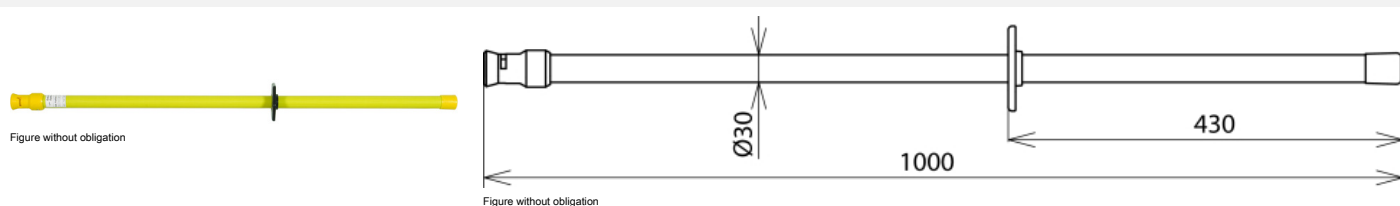

ES SQ 1000 (761 011)

Type	ES SQ 1000
Part No.	761 011
Total length (l _g)	1000 mm
Length (handle) (l _h)	430 mm
Max. load on the operating head	35 kg
Standard	T pin shaft DIN 48087
Temperature range	-25 °C ... +55 °C
For use in	Indoor and outdoor installations
Material (insulating tube)	Glass-fibre reinforced polyester tube
Diameter	30 mm
Supporting head for	T pin shaft
Anti-rotation plug-in coupling including end fitting	No
Type of device	Earthing stick
Weight	1,05 kg
Customs tariff number	82055980
GTIN	4013364000230
PU	1 Stk