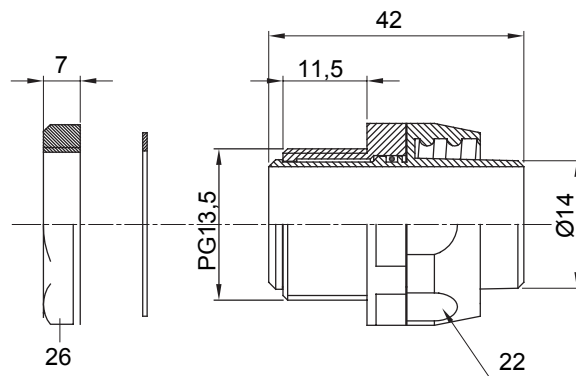

Product Data Sheet

DX54514

DF Range

Straight and revolving coupling device for sheath with IP54 protection degree.

Colour	Black RAL 9005	IP degree	IP54
PG pitch	13.5	Sheath Ø (mm)	14
Type	Revolving	Electrocod	210

DIMENSIONAL

TECHNICAL SYMBOLOGY

IP

IP54

STANDARDS/APPROVALS