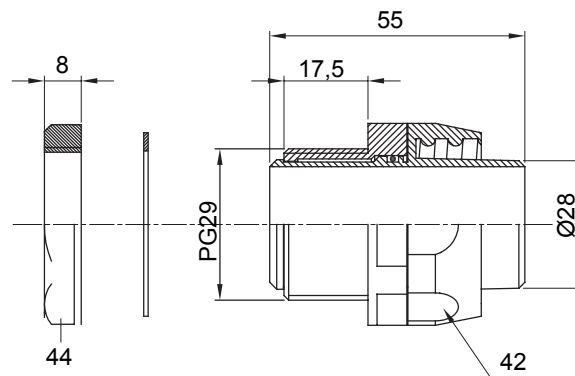

Straight and revolving coupling device for sheath with IP54 protection degree.

Colour	Black RAL 9005	IP degree	IP54
PG pitch	29	Sheath Ø (mm)	28
Type	Revolving	Electrocod	210

### DIMENSIONAL