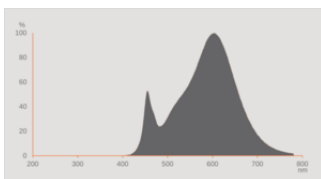

### Photometrical data

Luminous flux	806 lm
Luminous efficacy	107 lm/W
Lumen main.fact.at end of nom.life time	0.93
Light color (designation)	Warm White
Color temperature	3000 K
Color rendering index Ra	80
Light color	830
Standard deviation of color matching	≤6 sdcn
Flickering metric (Pst LM)	≤ 1
Stroboscope effect metric (SVM)	≤ 0.4