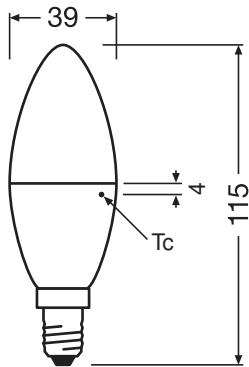

### Photometrical data

Luminous flux	806 lm
Luminous efficacy	107 lm/W
Lumen main.fact.at end of nom.life time	0.93
Light color (designation)	Warm White
Color temperature	3000 K
Color rendering index Ra	80
Light color	830
Standard deviation of color matching	≤6 sdcn
Flickering metric (Pst LM)	≤ 1
Stroboscope effect metric (SVM)	≤ 0.4

### Light technical data

Beam angle	180 °
------------	-------

Starting time	< 0.5 s
---------------	---------

## Dimensions & Weight

Overall length	115.00 mm
Diameter	39.00 mm
Maximum diameter	39 mm
Product weight	21.00 g