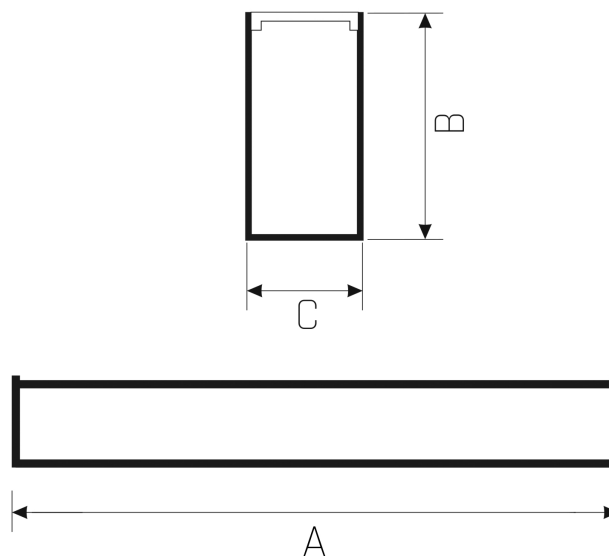

Power **55 W**

Colour temperature **4000 K**

Beam angle **75 °**

Voltage **230 V**

Colour of light **Neutral white**

Degree of protection (IP) **IP20**

Technical data

Code	WQJP03413
Power	55 W
Nominal current	263 mA
Voltage	230 V
Energy consumption	55 kWh/1000h
Frequency	50HZ Hz
Protection class	II
Power supply included	+
Manufacturer of power supply	TRIDONIC
Power factor	0.93
Useful luminous flux*	8250 lm (360°)
Luminous flux**	3300 lm (360°)
Lamp efficacy	150 lm/W
Colour temperature	4000 K
Colour of light	Neutral white
Beam angle	75 °
RA	80
Light source included	+
Producer of LED diodes	OSRAM
Uniformity of color SDCM max	3
Dimmable	OPC
Working temperature range	-20/+40 °
Lifespan	50000 h
Housing material	Aluminum
Degree of protection (IP)	IP20
Colour	White
Dimension (AxBxC)	37x1145x115 mm
For use	Inside
Assembly method	On the ceiling, Suspended
Application	Inside
Made in	PL