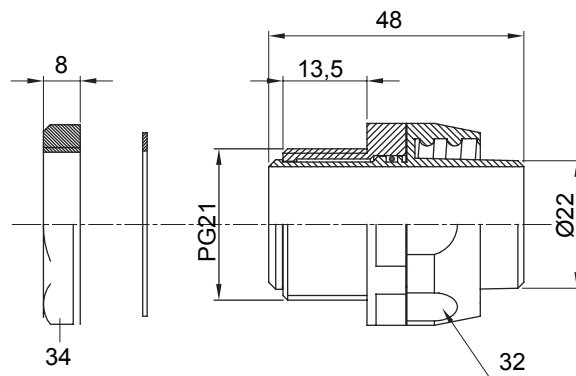

Straight and revolving coupling device for sheath with IP54 protection degree.

Colour	Grey RAL 7035	IP degree	IP54
PG pitch	21	Sheath Ø (mm)	22
Type	Revolving	Electrocod	210

DIMENSIONAL

TECHNICAL SYMBOLOGY