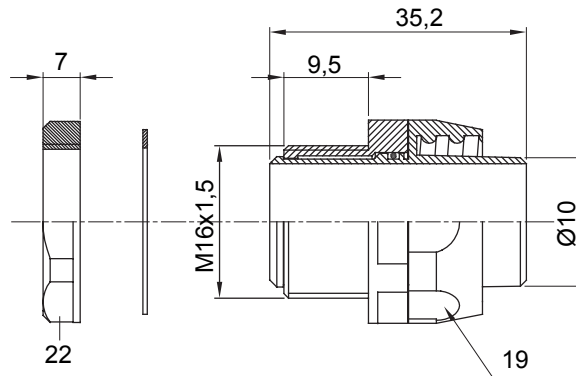

Straight and revolving coupling device for sheath with IP54 protection degree.

Colour	Grey RAL 7035	IP degree	IP54
ISO pitch	M 16x1.5	Sheath Ø (mm)	10
Type	Revolving	Electrocod	210

DIMENSIONAL

TECHNICAL SYMBOLOGY