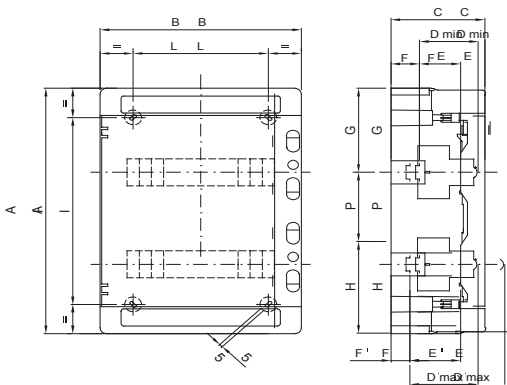

Product Data Sheet

GW40107

40 CD Range

IP65 range of watertight enclosures from 4 to 72M with smoked transparent door. The main technical features are: reversible front and back panel, removable frames and panels with windows and detachable doors with up to 180° opening and lock accessory. The enclosures can be equipped with bipolar and unipolar terminal blocks, 80 A and 125 A, with screw wiring; they allow to create simple and neat wiring reducing the set-up time of the enclosure.

Insulation class	II (according to IEC 61140 standards)	Colour	Grey RAL 7035
Outer dim. LxHxD (mm)	410x463x140	IP degree	IP65
Dispersible power (W)	43	Mechanical resistance	IK09
Rated voltage	400 V	Door colour	Smoked Transparent
No. of modules EN 50022	36 (18x2)	Rated current	125 A
Glow Wire Test	650 °C	Operating temperature	-25 +60 °C
Type of material	Halogen-free in compliance with EN 60754-2	Electrocod	0321
Thermo-pressure with ball	70 °C	Accessories for insulation restoring	Screwcaps (GW44623) or fixing brackets in resin (GW44621)
Standard	EN 60670-1 (CEI 23-48) IEC60670-24 CEI 23-49	Insulation voltage	1000 V according to EN 62208 both in ac as well as in dc
Max. installable terminal blocks	2 x18 modules		

DIMENSIONAL

	Codi ce	Ingombro			Montaggio modulari							Fissaggio				
		A	B	C	D min	E	F	G	H	P	D'max	E'	F'	NR	I	L
24M	GW 40 104	420	298	140	75	48	48	147,5	122,5	150	102	75	21	4	320	200
	GW 40 107	463	410	140	75	48	48	154	134	175	102	75	21	4	363	310
54M	GW 40 108	655	410	140	75	48	48	162,5	142,5	175	102	75	21	6	293	319
72M	GW 40 109	878	410	160	75	48	48	175	155	200 175	102	75	21	6	394	319