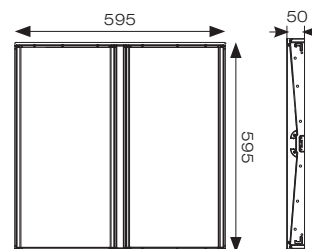

Juno Recessed Modular

- Architectural LED recessed modular suitable for education, commercial and healthcare applications
- UGR<19 (unified glare rating) compliant luminaire assisting to eliminate glare for visual comfort
- Dual direct / indirect output. Direct from the centre micro-prism centre line coupled with indirect output from the side diffuser sections. Providing a perfect combination for task and ambient lighting from one source
- Black polycarbonate micro reflector low glare design
- Micro-prism diffuser design ensures reduced glare and visual comfort
- OCTO compatible tunable white version available with CCT selection between 2700K-5000K ideal for any Human Centric Lighting requirements
- Powered by Tridonic
- TPa as standard