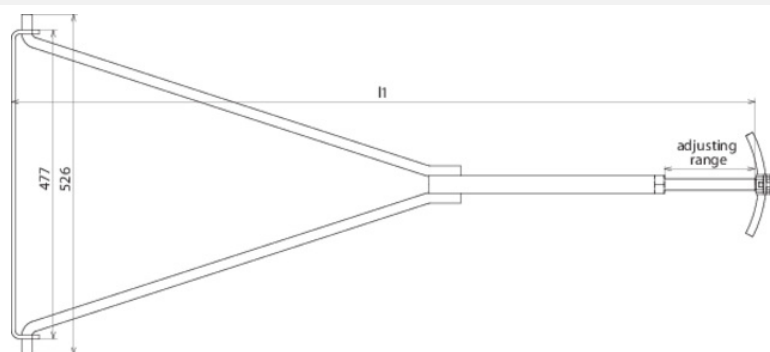

TS 7.10 V1.0 1.15M STTZN (239 000)

Figure without obligation

Type	TS 7.10 V1.0 1.15M STTZN
Part No.	239 000
Material	St/tZn
Adjustable range (l1)	1.05-1.20 m
Support Rd	7-10 mm
Standard	DIN 48827
Weight	4,7 kg
Customs tariff number	85389099
GTIN	4013364022621
PU	1 Stk