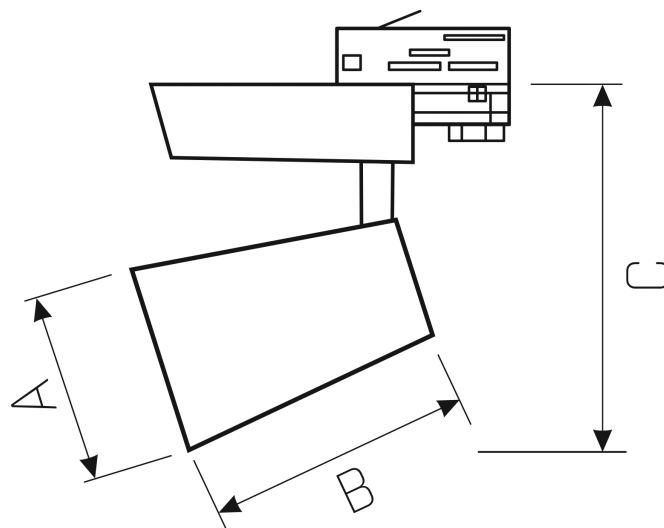

# ESTRA

W0JP04900

LED luminaire ESTRA, with a power of 27 W, high light efficacy 125 lm/W. It is made of high-quality components, supported by a 5-year warranty. It also stands out for its very high colour rendering index RA>90. Lights up with neutral light - the most universal colour (4000K), which is suitable for the rooms we use on a daily basis, ensuring comfort during everyday activities. Narrow beam angle 24° gives directional light so that selected objects or surfaces can be better exposed. Designed to be mounted on a track.

Power	<b>27 W</b>	Voltage	<b>230 V</b>
Colour temperature	<b>4000 K</b>	Colour of light	<b>Neutral white</b>
Beam angle	<b>24 °</b>	Degree of protection (IP)	<b>IP20</b>

## Technical data

Code	WQJP04900
Power	27 W
Nominal current	129.1 mA
Voltage	230 V
Energy consumption	27 kWh/1000h
Frequency	50HZ Hz
Protection class	I
Power supply included	+
Manufacturer of power supply	TCI
Power factor	0.93
Useful luminous flux*	3375 lm (360°)
Luminous flux**	2430 lm (360°)
Lamp efficacy	125 lm/W
Colour temperature	4000 K
Colour of light	Neutral white
Beam angle	24 °
RA	90
Light source included	+
Producer of LED diodes	CREE
Uniformity of color SDCM max	3
Dimmable	OPC
Working temperature range	-20/+40 °
Lifespan	50000 h
Housing material	Aluminum
Degree of protection (IP)	IP20
Colour	White
Dimension (AxBxC)	109x130x190 mm
For use	Inside
Assembly method	on track
Application	Inside
Made in	PL