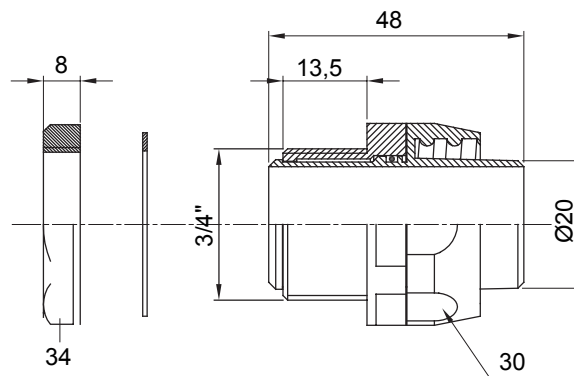

Product Data Sheet

DX54220

DF Range

Straight and revolving coupling device for sheath with IP54 protection degree.

Colour	Grey RAL 7035	IP degree	IP54
GAS pitch	3/4"	Sheath Ø (mm)	20
Type	Revolving	Electrocod	210

DIMENSIONAL

TECHNICAL SYMBOLOGY

IP

IP54

STANDARDS/APPROVALS