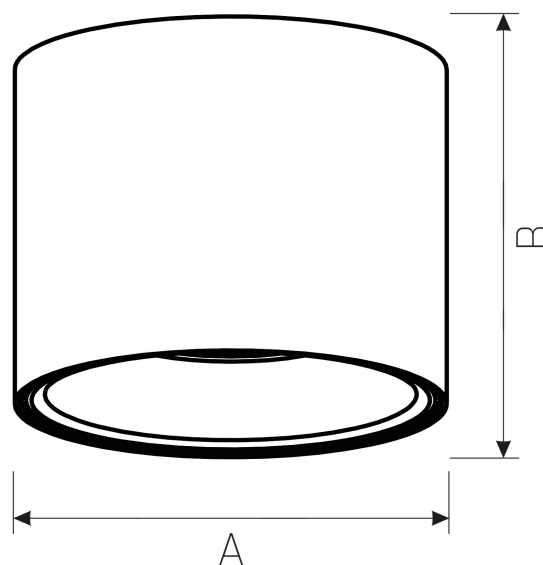

CHLOE AR111 GU10

SLIP005012

See
more

Surface-mounted luminaire CHLOE AR111 GU10 for replaceable light source. Designed for surface mounting.

Voltage **250 V**

Socket **GU10**

Degree of protection (IP) **IP20**

Technical data

Code	SLIP005012
Voltage	250 V
Protection class	II
Light source included	No
Working temperature range	-20/+40 °
Lifespan	17000 h
Housing material	Aluminum
Socket	GU10
Degree of protection (IP)	IP20
Colour	White
Dimension (AxBxC)	139x100 mm
For use	Inside
Assembly method	On the ceiling
Application	INT
Made in	PRC
Other	MAX 20W LED; NO INTENDED FOR HALOGEN ,