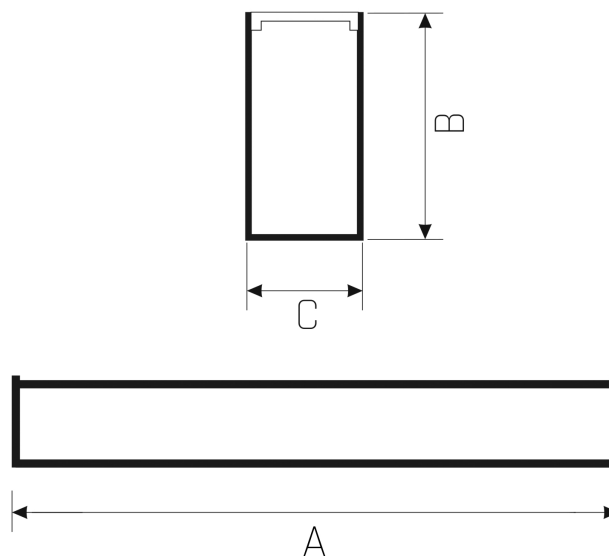

# ALLDAY 7 ASYMETRIC

WOJP03414

LED luminaire ALLDAY 7 ASYMETRIC, with a power of 55 W, high light efficacy 150 lm/W. It is made of high-quality components, supported by a 5-year warranty. Lights up with neutral light - the most universal colour (4000K), which is suitable for the rooms we use on a daily basis, ensuring comfort during everyday activities. Suitable for both surface and suspended mounting.

Power	<b>55 W</b>	Voltage	<b>230 V</b>
Colour temperature	<b>4000 K</b>	Colour of light	<b>Neutral white</b>
Beam angle	<b>110 °</b>	Degree of protection (IP)	<b>IP20</b>

## Technical data

Code	WQJP03414
Power	55 W
Nominal current	263 mA
Voltage	230 V
Energy consumption	55 kWh/1000h
Frequency	50HZ Hz
Protection class	II
Power supply included	+
Manufacturer of power supply	TRIDONIC
Power factor	0.93
Useful luminous flux*	8250 lm (360°)
Luminous flux**	2200 lm (360°)
Lamp efficacy	150 lm/W
Colour temperature	4000 K
Colour of light	Neutral white
Beam angle	110 °
RA	80
Light source included	+
Producer of LED diodes	OSRAM
Uniformity of color SDCM max	3
Dimmable	OPC
Working temperature range	-20/+40 °
Lifespan	50000 h
Housing material	Aluminum
Degree of protection (IP)	IP20
Colour	White
Dimension (AxBxC)	37x1145x115 mm
For use	Inside
Assembly method	On the ceiling, Suspended
Application	Inside
Made in	PL