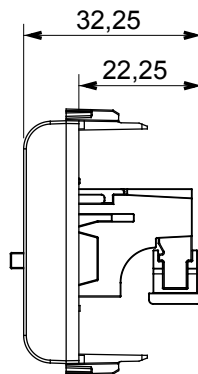

Product Data Sheet

GW12458

CHORUSMART - Domestic range

Wide range of control devices, sockets for power supply (conforming to national and international standards) signal pick-up, climate control, comfort management, technical alarm signalling and emergency lighting management. The ChoruSmart modular devices are available in five colours, glossy white, satin white, natural beige, satin black and lacquered titanium and in various sizes from 1/2, 1, 2 and 3 modules. Thanks to the mounting supports for rectangular, square and round boxes, endless combinations can be created with the ChoruSmart range of plates.

Category	Connector	Description	Speaker socket
Colour	Satin black	No. modules	1
Electrocod	3720	Material	Technopolymer

DIMENSIONAL

STANDARDS/APPROVALS