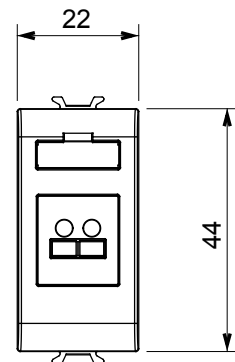

Product Data Sheet

GW12458

CHORUSMART - Domestic range

Wide range of control devices, sockets for power supply (conforming to national and international standards) signal pick-up, climate control, comfort management, technical alarm signalling and emergency lighting management. The ChoruSmart modular devices are available in five colours, glossy white, satin white, natural beige, satin black and lacquered titanium and in various sizes from 1/2, 1, 2 and 3 modules. Thanks to the mounting supports for rectangular, square and round boxes, endless combinations can be created with the ChoruSmart range of plates.

Category	Connector	Description	Speaker socket
Colour	Satin black	No. modules	1
Electrocod	3720	Material	Technopolymer

DIMENSIONAL

STANDARDS/APPROVALS