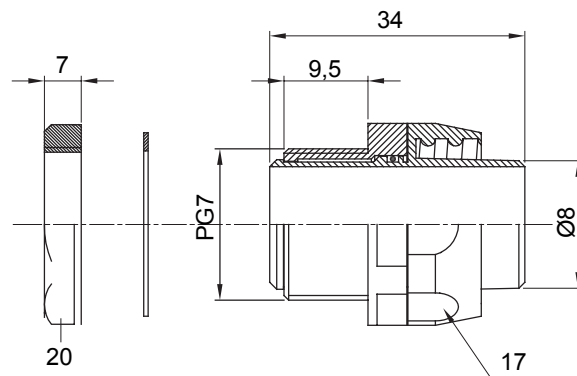

Product Data Sheet

DX54408

DF Range

Straight and revolving coupling device for sheath with IP54 protection degree.

| | | | |
|----------|---------------|---------------|------|
| Colour | Grey RAL 7035 | IP degree | IP54 |
| PG pitch | 7 | Sheath Ø (mm) | 8 |
| Type | Revolving | Electrocod | 210 |

DIMENSIONAL

TECHNICAL SYMBOLOGY

IP

IP54

STANDARDS/APPROVALS