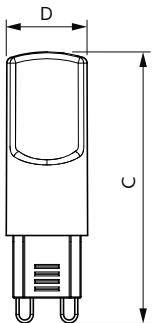

CorePro LEDcapsule MV

Energy Consumption kWh/1000 h	4 kWh
EPREL Registration Number	453,190
CE mark	Yes
EU RoHS compliant	Yes

Product Data

Full product code	871951430393500
Order product name	CorePro LEDcapsule 3.2-40W ND G9 827

Order code	929002495502
Numerator - Quantity Per Pack	1
Numerator - Packs per outer box	12
Material number (12NC)	929002495502
Full product name	CorePro LEDcapsule 3.2-40W ND G9 827
EAN/UPC - Case	8719514303942

Dimensional drawing

Product	D	C
CorePro LEDcapsule 3.2-40W ND G9 827	16.5 mm	54 mm