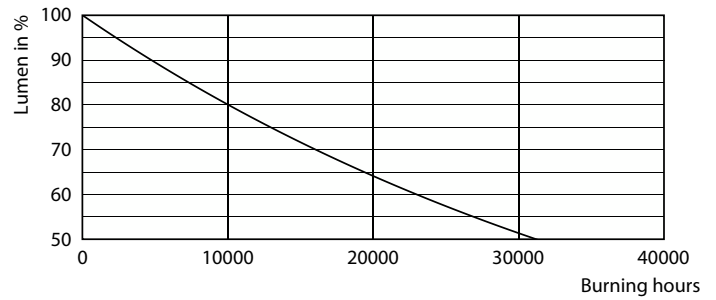

CorePro LEDcapsule MV

Lifetime

Life Expectancy Diagram - CorePro LEDcapsule 3.2-40W ND G9 827

Lumen Maintenance Diagram - CorePro LEDcapsule 3.2-40W ND G9 827