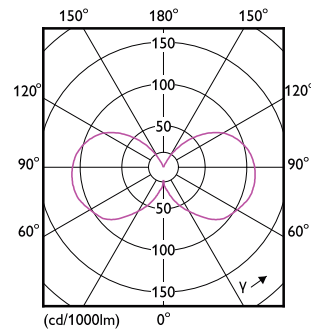

Light Distribution Diagram - CorePro LEDcapsule 3.2-40W ND G9 827