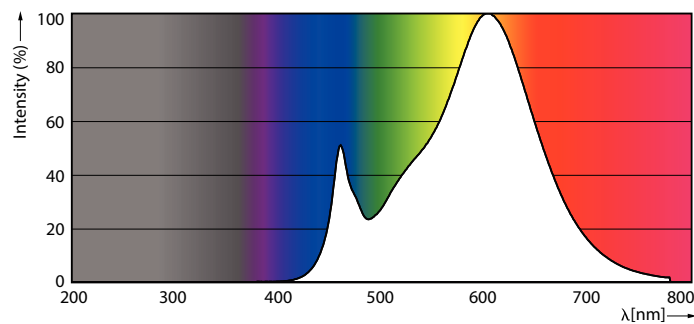

Spectral Power Distribution Colour - CorePro LEDcapsule 3.2-40W ND G9 827