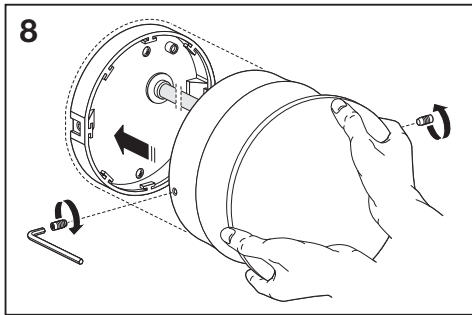

Outdoor Facade Belt SQ/RD