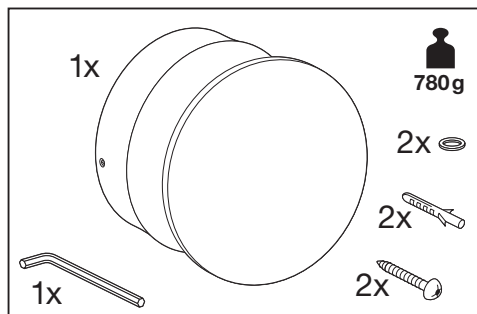

Outdoor Facade Belt SQ/RD