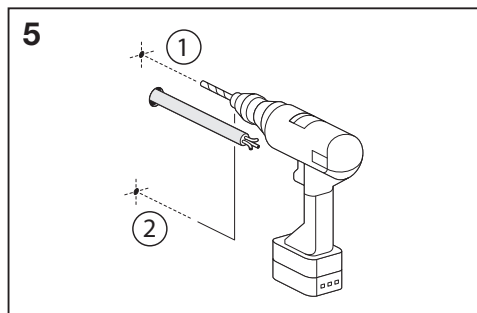

Outdoor Facade Belt SQ/RD