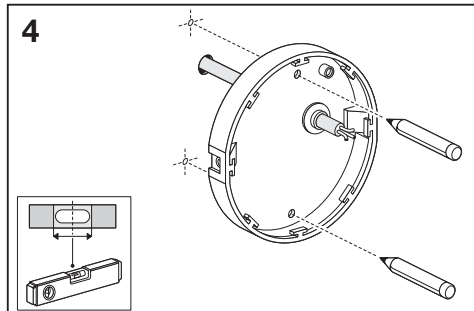

Outdoor Facade Belt SQ/RD