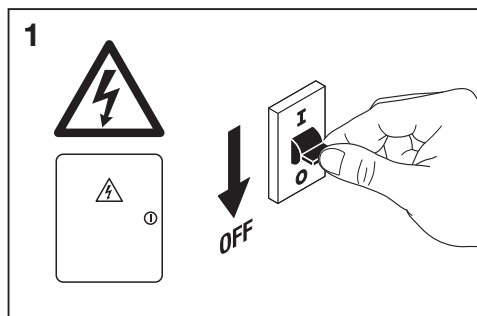

Outdoor Facade Belt SQ/RD