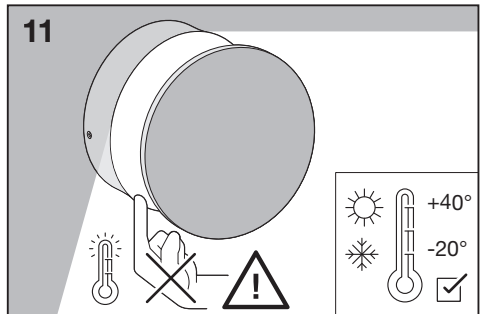

Outdoor Facade Belt SQ/RD