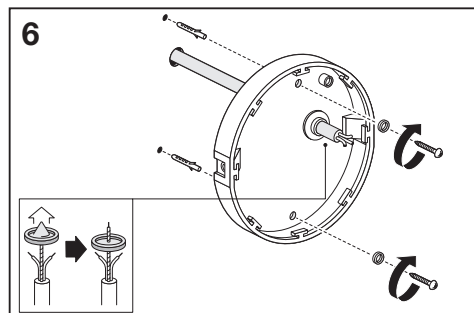

Outdoor Facade Belt SQ/RD