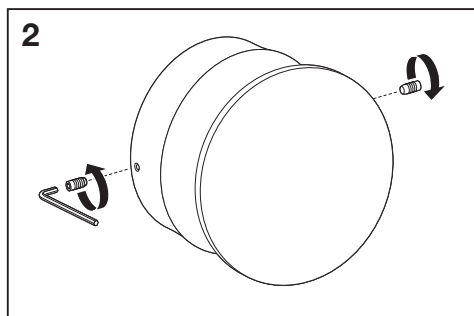

Outdoor Facade Belt SQ/RD