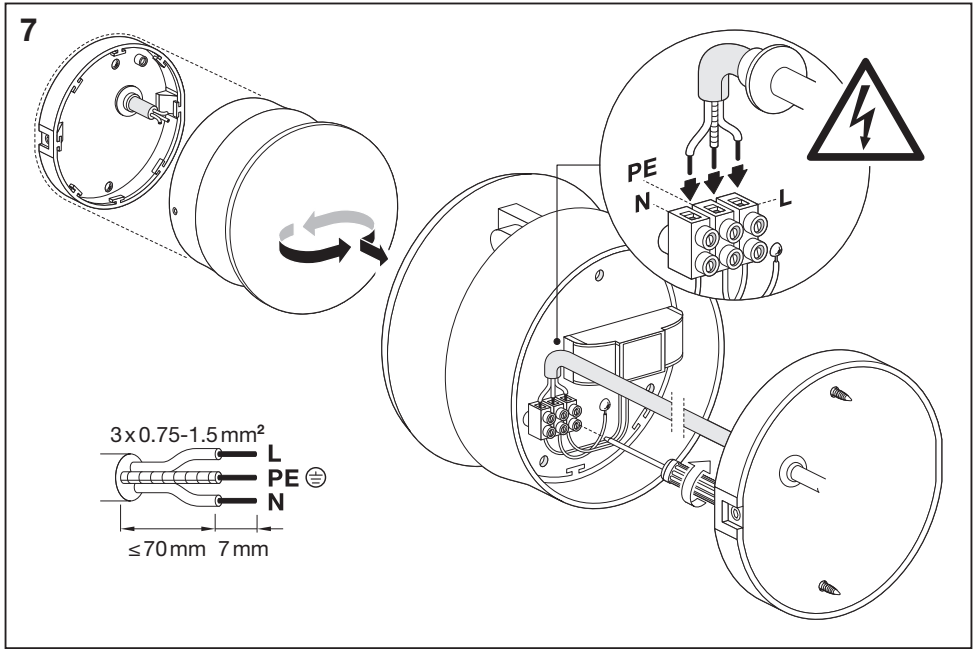

Outdoor Facade Belt SQ/RD