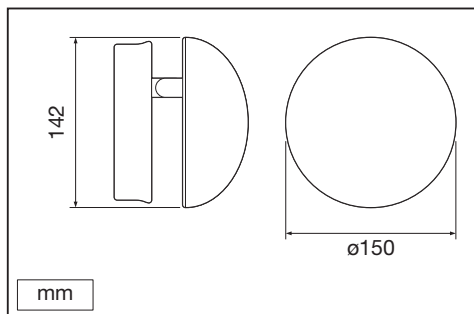

Outdoor Facade Belt SQ/RD