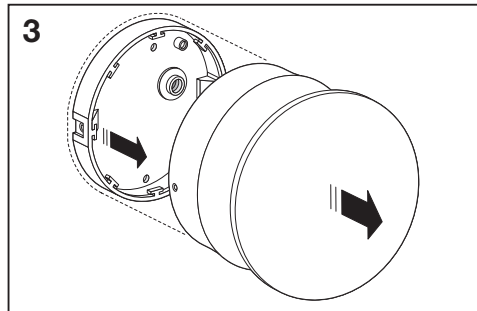

Outdoor Facade Belt SQ/RD