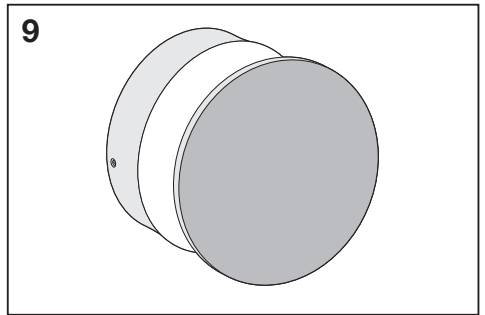

Outdoor Facade Belt SQ/RD