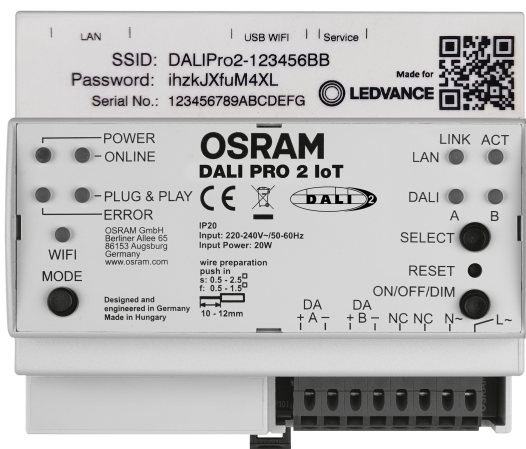

### DALI PRO 2 IOT

DALI PRO 2 IOT | Controllers for wired IOT Light management systems

#### Product features

- DALI-2 certified
- IoT ready with built-in gateway for remote data access
- Compatible with PC Tool software and WebGui
- Building Management System integration via optional KNX interface
- Commissioning process via Ethernet/WLAN
- Small form factor: only 6 TE (DIN rail)