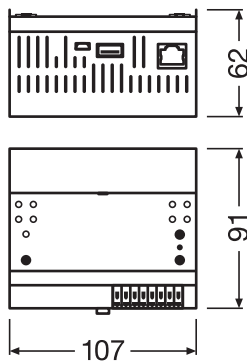

### Dimensions & Weight

Length	91.00 mm
Width	106.00 mm
Height	62.00 mm
Product weight	247.00 g