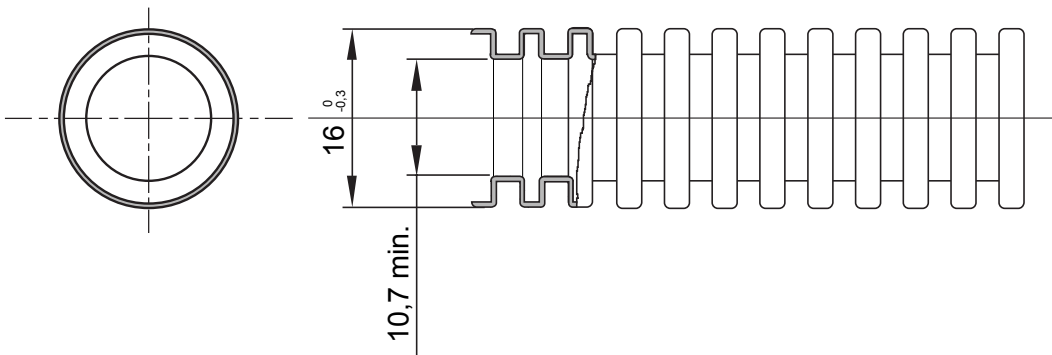

Product Data Sheet

DX10020R

FK Range

Light pliable conduits FK9 range, made of PVC, classification 22212, available in six diameters, from 16 to 50 mm, with or without cable puller, colour grey RAL 7035. Suitable for electrical and/or data transmission systems. Recommended for concealed installation in vertical walls or ceilings. The FK9 conduits comply with the standards EN 61386-1 and EN 61386-22.

Colour	Grey RAL 7035	Material	PVC
Type	without cable puller	Conduits Ø (mm)	20
Glow Wire Test	960 °C	Resistance to compression	2 (Light - 320 N)
Resistance to impact	2 (Light - 320 N)	Resistance to bending	2 (Pliable)
Electrical characteristics	2 (With electrical insulating characteristics)	Protection against ingress of solid objects without accessories	0
Protection against ingress of water	0	Resistance against corrosion	Not applicable to plastic conduit systems
Fire resistance	1 (Non-flame propagating)	Protection against ingress of solid objects with GF coupling	4
Standard	EN 61386-1 EN 61386-22	Classification	22212

DIMENSIONAL

TECHNICAL SYMBOLOGY

960 °C

STANDARDS/APPROVALS