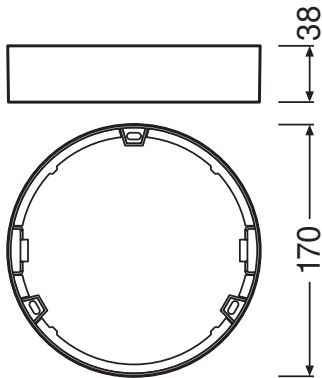

### Product benefits

- Cable entry on the side for electrical connection with low profil
- Easy installation thanks to included drilling template

---

### Dimensions & Weight

Diameter	170,0 mm
Height	38 mm
Product weight	50.00 g