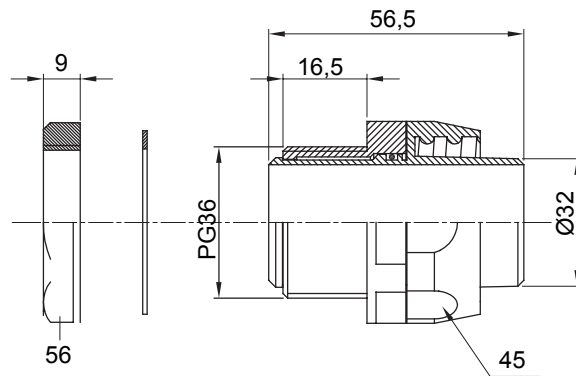

Straight and revolving coupling device for sheath with IP54 protection degree.

Colour	Grey RAL 7035	IP degree	IP54
PG pitch	36	Sheath Ø (mm)	32
Type of pitch	PG36	Type	Revolving
Electrocod	210		

DIMENSIONAL